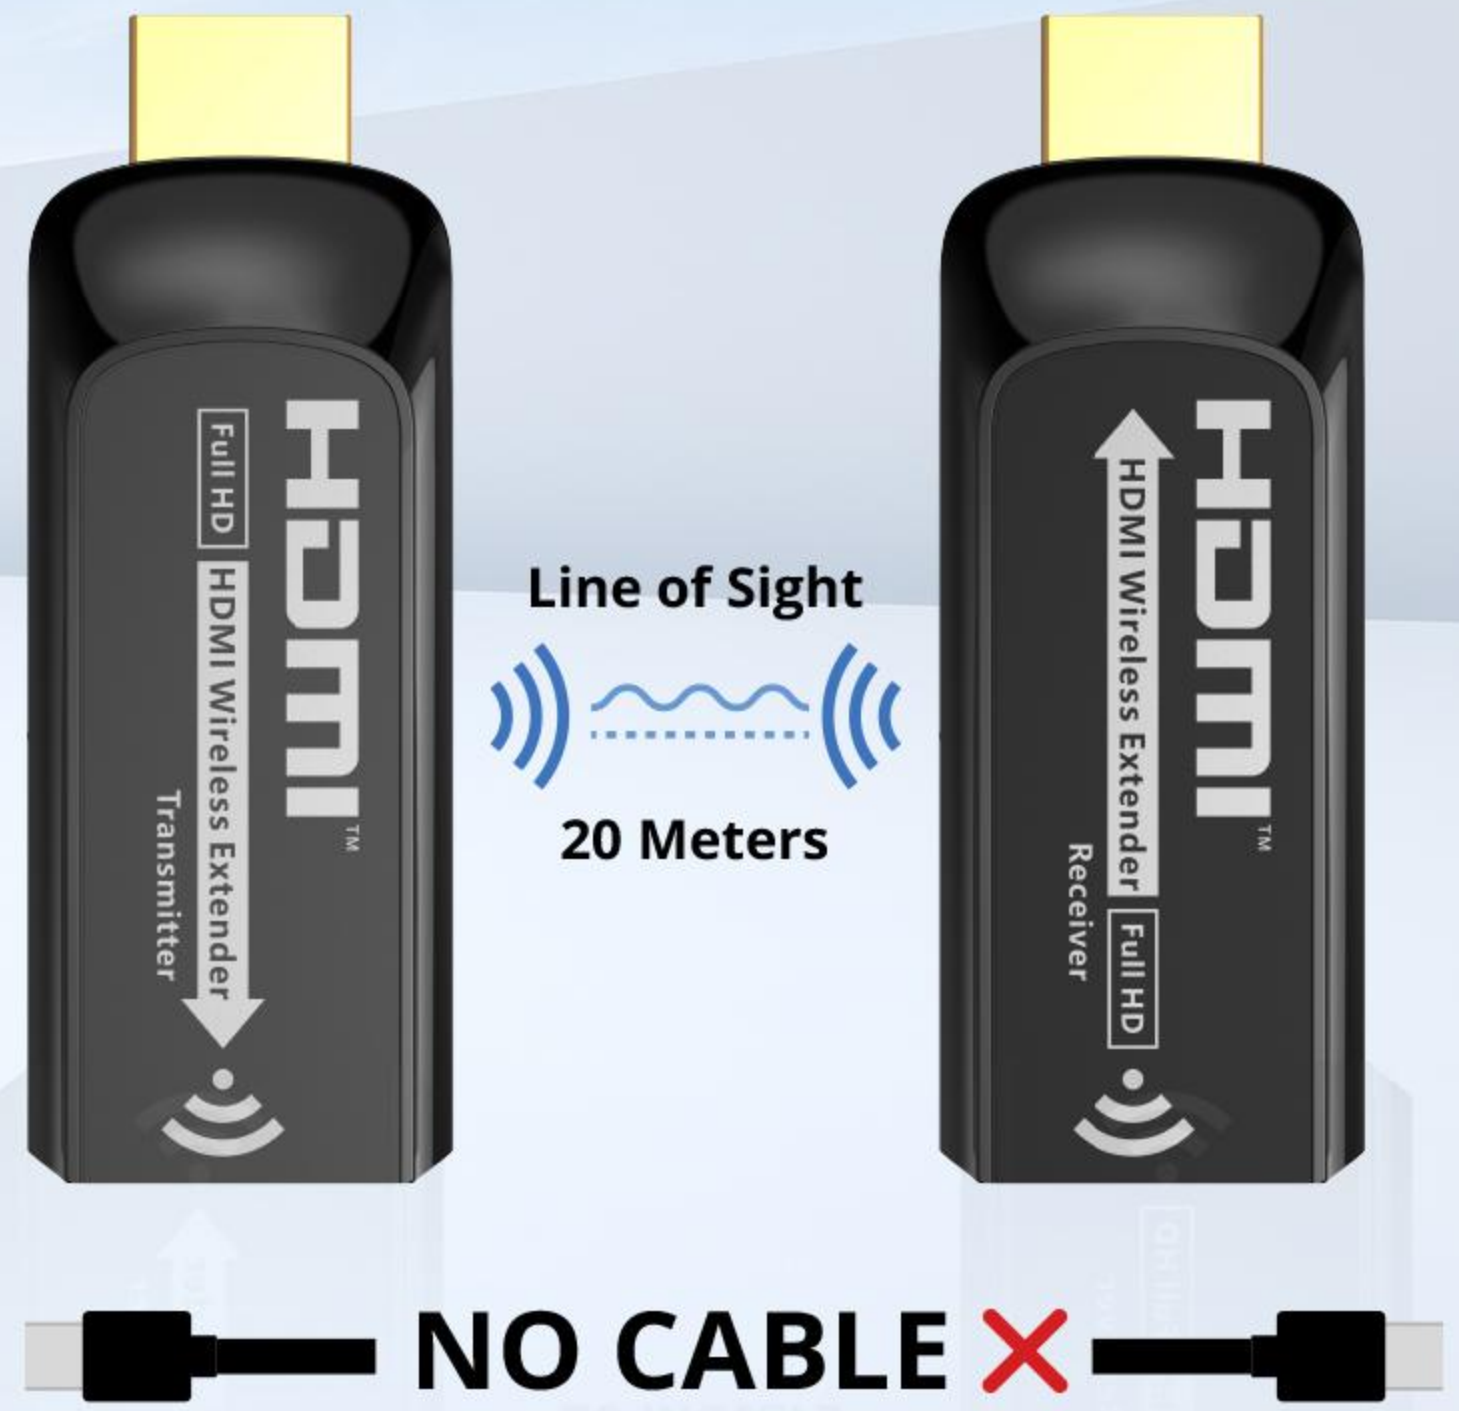

MINI WIRELESS 1080P HDMI TRANSMISSION

LKV433Mini

Ultra-Easy Wireless Transmission

Plug & Play

Wide Compatibility

Transmitter

HDMI Input

Computer

Laptop

Camera

DV

Set-top Box

Game Console

HDMI Output

Receiver

TV